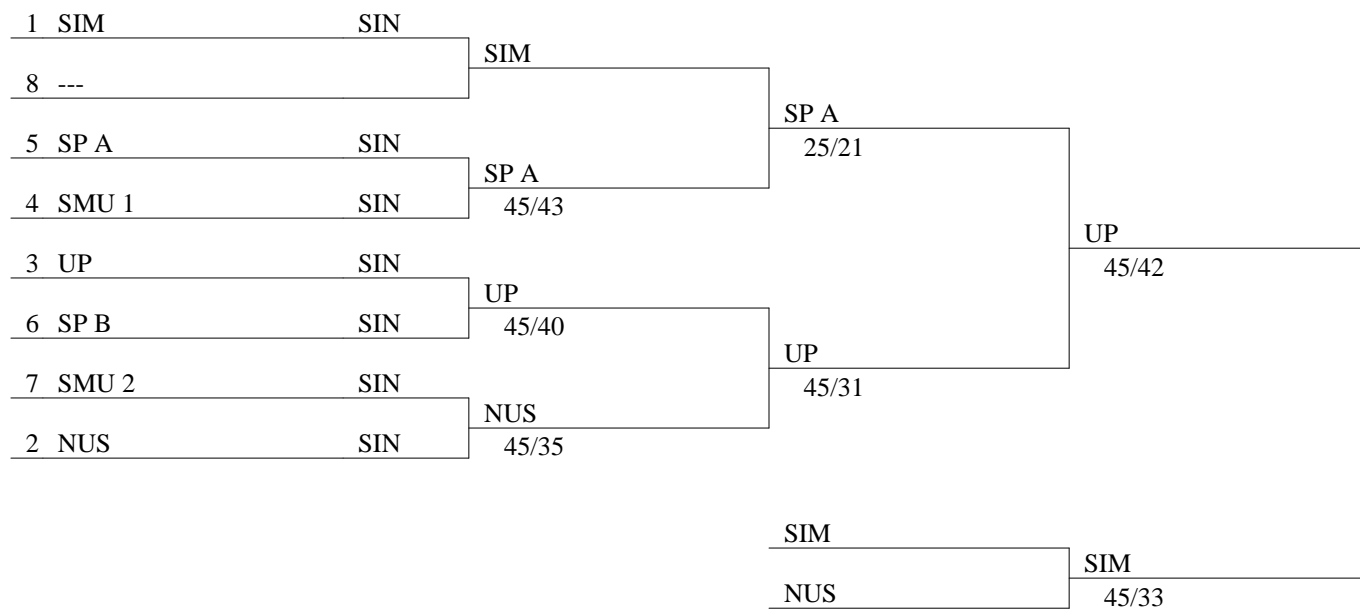

Asian Varsity Fencing Championships 2015

18 - 19 July 2015

Singapore Management University

Women's Epee Team

Teams (all, alphabetic order - 7)

name	club	country	points
NUS	NUS	SIN	39.00
SIM	SIM	SIN	44.00
SMU 1	SMU	SIN	22.00
SMU 2	SMU	SIN	4.00
SP A	SP	SIN	16.00
SP B	SP	SIN	14.00
UP	UP	SIN	30.00

Asian Varsity Fencing Championships 2015

18 - 19 July 2015

Singapore Management University

Women's Epee Team

Quarter-finals

WET

Bouts of tableau quarter-finals

Team : SP A
1) LEE Huan Shi
2) LEE Kar Yi Jolie
3) PHUA Hillary
R) ONG Zi Man